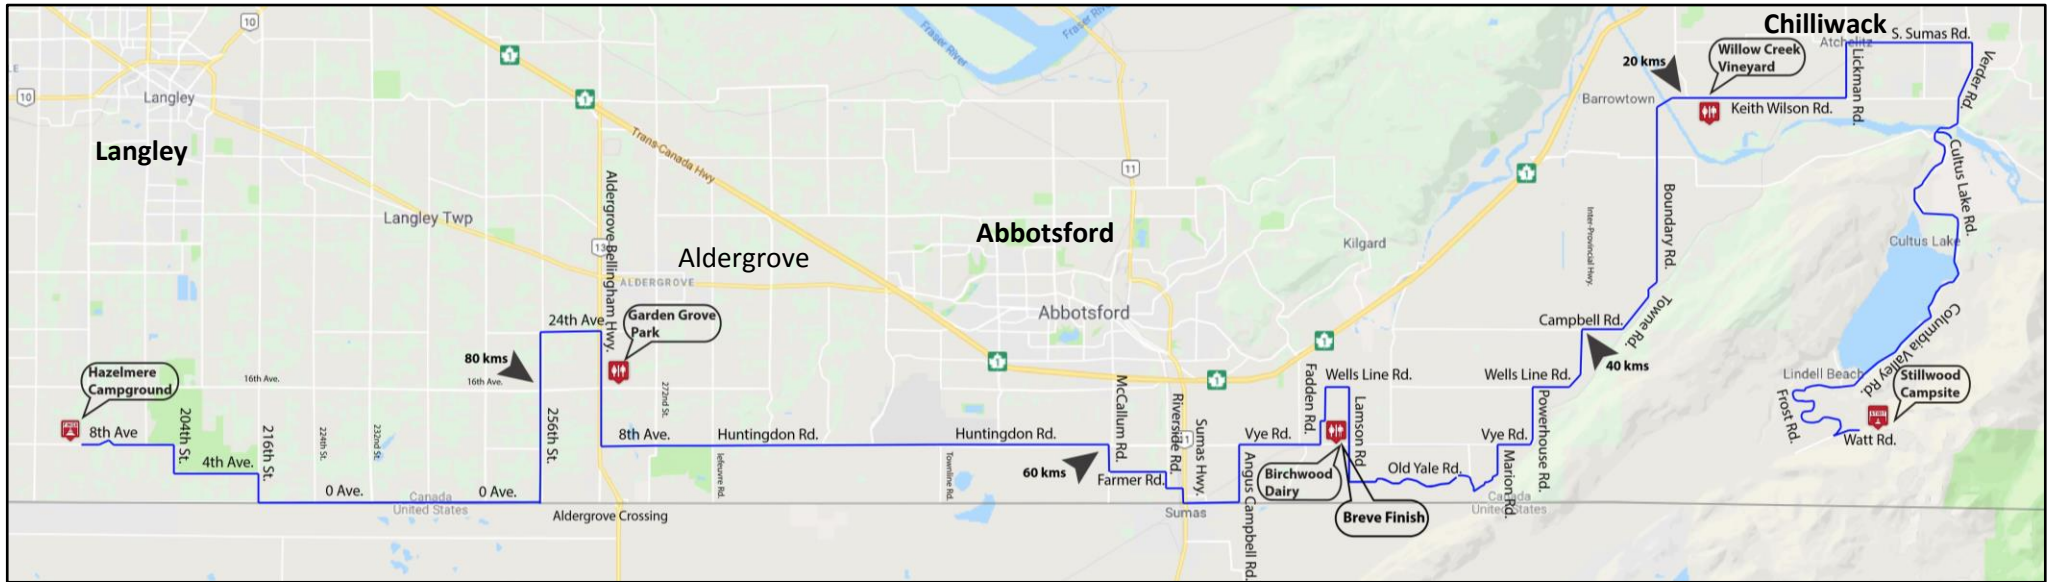

Ride Start

Stillwood Campground
(44005 Watt Rd, Lindell Beach)

- Turn right on Frost Rd
- Turn right on Cultus Lake Rd
- Turn right on Vedder Mtn Rd
- Turn left on South Sumas Rd
- Turn left on Lickman Rd
- Turn right Keith Wilson Rd
- Turn left on Blackburn Rd

Rest Stop #1

Willow Creek Vineyard
(5564 Blackburn Rd, Chilliwack)

- Continue west on Keith Wilson Rd
- Turn left on Boundary Rd
- Turn right on No 3 Rd, immediate left back onto Boundary Rd
- Boundary Rd becomes Towne Rd
- Turn right on Campbell Rd
- Turn left on Inter-Provincial Hwy
- Inter-Provincial Hwy becomes Wells Line Rd
- Turn left on Powerhouse Rd
- Turn right on Vye Rd
- Turn left Marion Rd
- Turn right on Old Yale Rd
- Turn right on Lamson Rd
- Turn left on Wells Line Rd
- Turn left on Fadden Rd

Rest Stop #2

BIRCHWOOD DAIRY: BREVE FINISH

Birchwood Dairy Farm
(1154 Fadden Rd, Abbotsford)

- Continue South along Fadden Rd
- Turn right on Vye Rd
- Turn left on Angus Campbell Rd
- Turn right on Boundary Rd
- Boundary Rd becomes 2nd Ave
- Turn right on B Street
- Turn left on 4th Ave
- Turn right on Riverside Rd
- Turn left on Farmer Rd
- Turn right on MacCallum Rd
- Turn left on Huntingdon Rd
- Turn right on Highway 13

Rest Stop #3

Garden Grove Nursery
(1654 264 St, Aldergrove)

- Continue North along Highway 13
- Turn left on 24th Ave
- Turn left on 256th St
- Turn right on 0 Ave
- Turn right on 216th st
- Turn left on 4th Ave
- Turn right on 204th St
- Turn left on 8th Ave
- Continue West and arrive at Hazelmere Campgrounds!

CONGRATULATIONS!!

You have made it! Time for a burger!